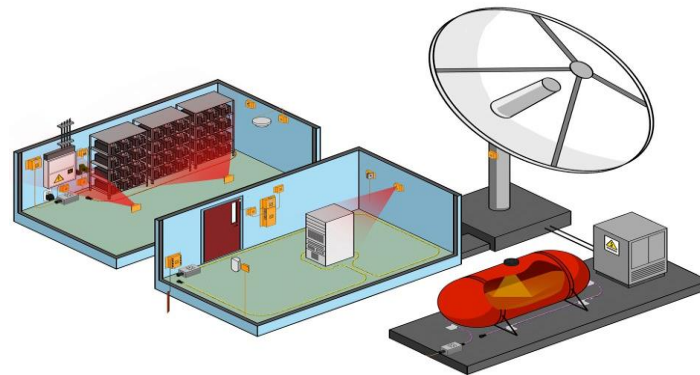

Teleport Service

Saudi Net Link provides a range of advanced