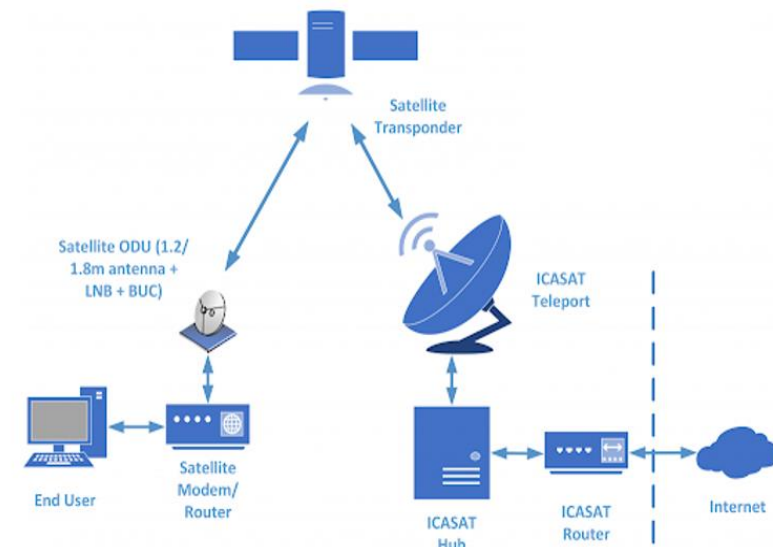

Network Operation Centre (NOC)

Managing & Operating 24/7 network operation centres doing the following tasks:

- ▶ Point of contact of all VSAT remote users.
- ▶ Conducting isolation tests with technicians during the installation Of VSAT remote terminals.
- ▶ Monitoring the VSAT network and satellite space segment.
- ▶ Managing the ticketing system.
- ▶ Dispatching the technicians to the field in case of on-site- support needed
- ▶ Reporting network availability, Key Performance Indicator (KPI).

Teleport Service

Saudi Net Link provides a range of advanced

VSAT Remote Fields Support

- ▶ Field services operation for all kind of VSAT systems under O&M and SLA

Broadband Wireless Solutions

SNL is a market leader in designing broadband wireless communication systems in non-traditional, highly mobile, highly rugged environmental conditions for terrestrial land and sea-based Comms-On-The-Move (COTM), Wireless Local Area Networks (WLAN) and Nomadic Wireless Wide Area Networks (WWAN).