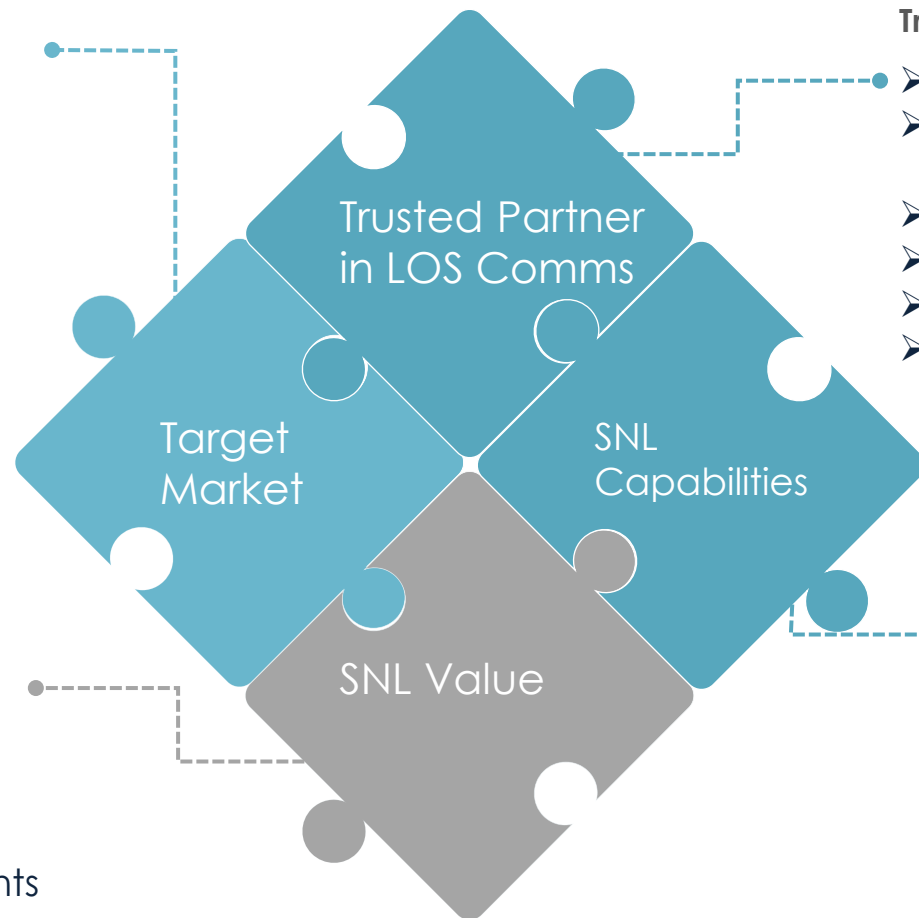

Network Operation Centre (NOC)

Managing & Operating 24/7 network operation centres doing the following tasks:

- ▶ Point of contact of all VSAT remote users.
- ▶ Conducting isolation tests with technicians during the installation Of VSAT remote terminals.
- ▶ Monitoring the VSAT network and satellite space segment.
- ▶ Managing the ticketing system.
- ▶ Dispatching the technicians to the field in case of on-site- support needed
- ▶ Reporting network availability, Key Performance Indicator (KPI).

Teleport Service

Saudi Net Link provides a range of advanced

VSAT Remote Fields Support

- ▶ Field services operation for all kind of VSAT systems under O&M and SLA

Broadband Wireless Solutions

SNL is a market leader in designing broadband wireless communication systems in non-traditional, highly mobile, highly rugged environmental conditions for terrestrial land and sea-based Comms-On-The-Move (COTM), Wireless Local Area Networks (WLAN) and Nomadic Wireless Wide Area Networks (WWAN).

Target Market

- Oil & Gas
- Naval Operation
- Ship to Ship and Ship to Shore
- Coastal protection / Boarding forces
- Army Operations
- Backhaul, Radio Relay
- Air Force
- Disaster Recovery

SNL Value

- Eliminate complexity in deployment of wireless communications
- Increase battlefield mobility
- Reduce recurring costs for communications
- Convert customers trust in broadband communications in tactical environments